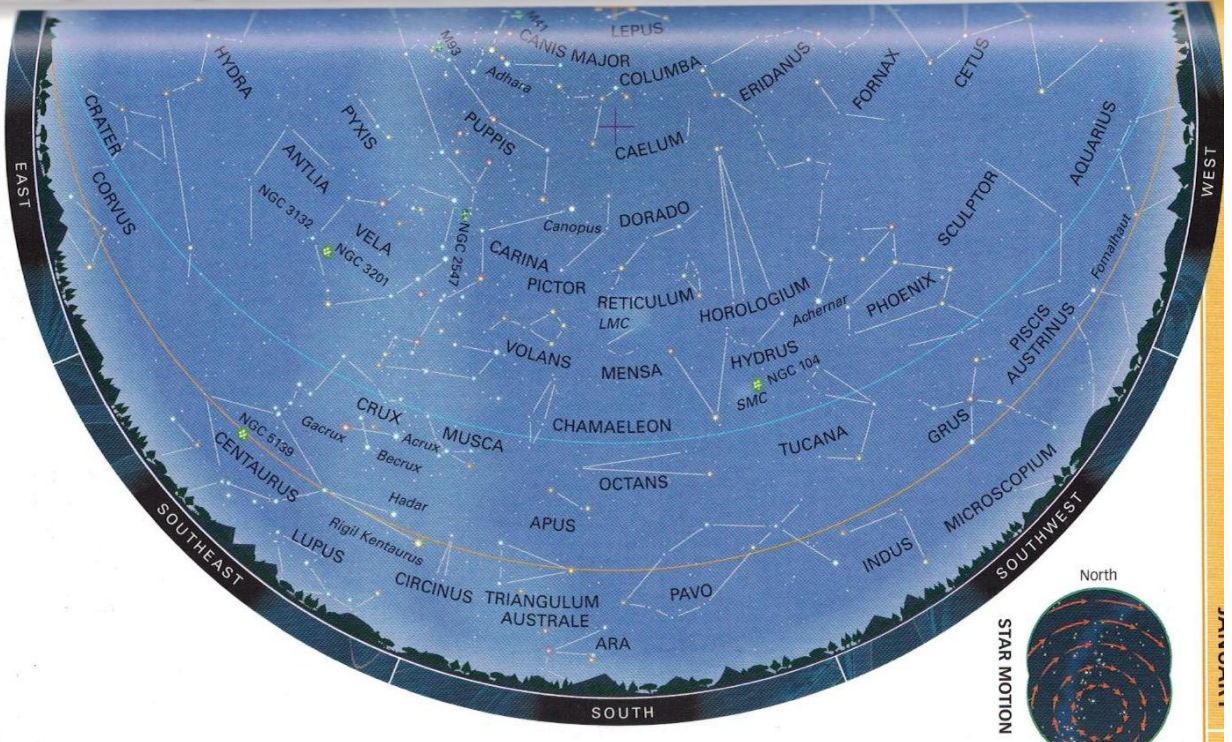

Astrolabio : Gennaio

JANUARY SOUTHERN LATITUDES

OBSERVATION TIMES

Date	Standard time	Daylight-saving time
15 December	Midnight	1 am
1 January	11 pm	Midnight
15 January	10 pm	11 pm
1 February	9 pm	10 pm
15 February	8 pm	9 pm

LOOKING SOUTH