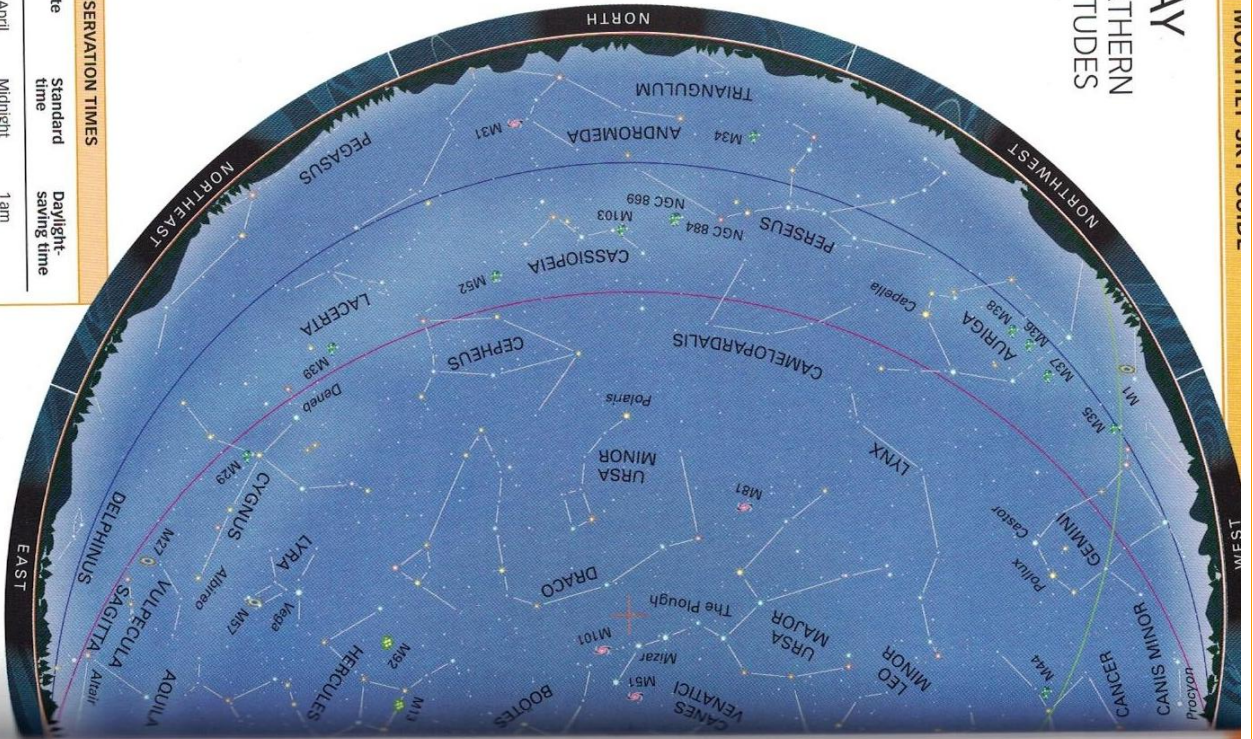

# Astrolabio : Maggio

**MAY**  
 NORTHERN  
 LATITUDES

LOOKING NORTH

**OBSERVATION TIMES**

Date	Standard time	Daylight-saving time
15 April	Midnight	1am
1 May	11pm	Midnight
15 May	10pm	11pm
1 June	9pm	10pm
15 June	8pm	9pm

LOOKING SOUTH