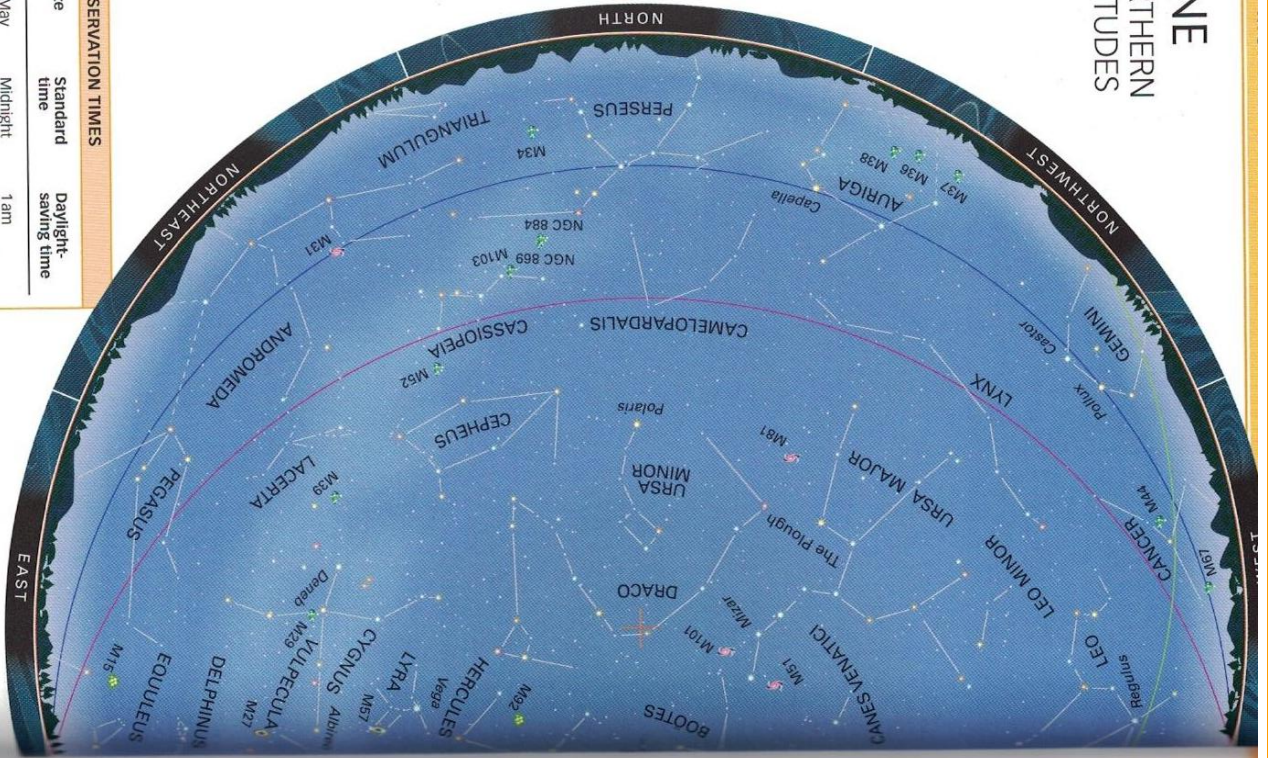

Astrolabio : Giugno

» JUNE
NORTHERN
LATITUDES

LOOKING NORTH

OBSERVATION TIMES

Date	Standard time	Daylight-saving time
15 May	Midnight	1 am
1 June	11 pm	Midnight
15 June	10 pm	11 pm
1 July	9 pm	10 pm
15 July	8 pm	9 pm

LOOKING SOUTH