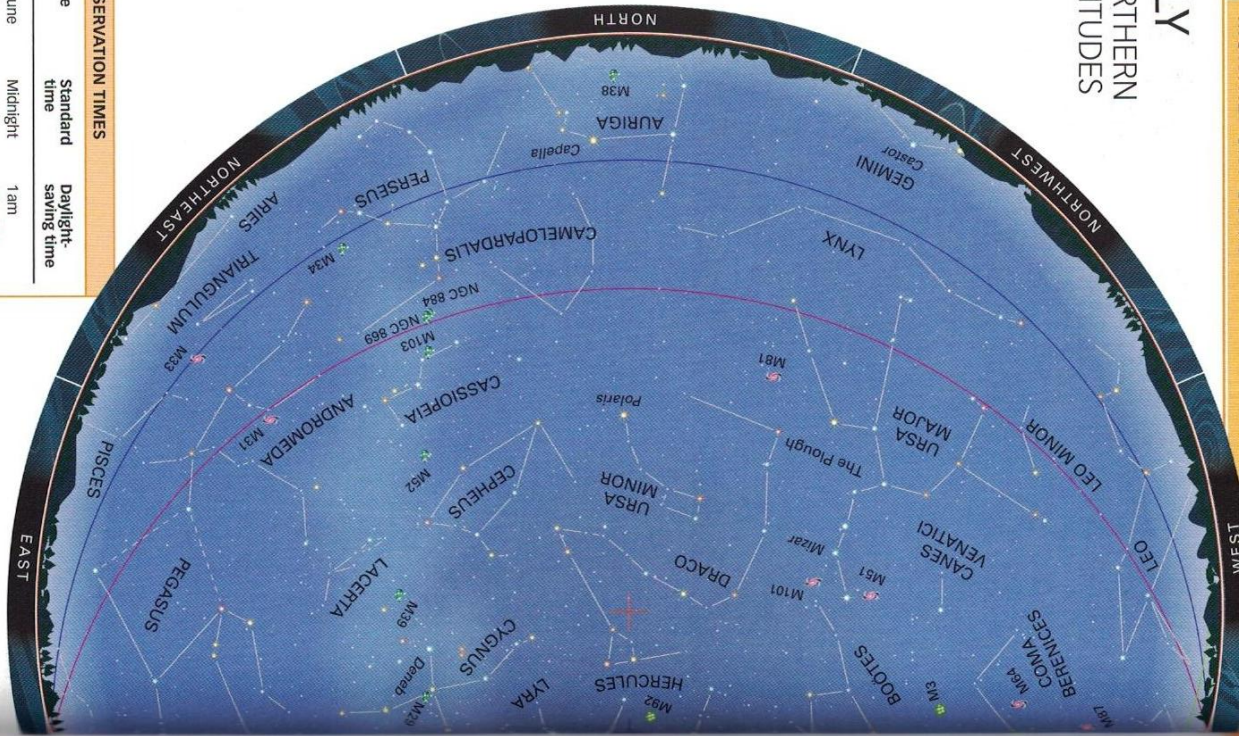

Astrolabio : Luglio

(Generalmente non ci sono trekking nel deserto a Luglio)

JULY
NORTHERN
LATITUDES

LOOKING NORTH

OBSERVATION TIMES

Date	Standard time	Daylight-saving time
15 June	Midnight	1am
1 July	11 pm	Midnight
15 July	10pm	11pm
1 August	9pm	10pm
15 August	8pm	9pm

POINTS OF REFERENCE

Horizons 60°N 40°N 20°N

Zeniths 60°N 40°N 20°N

Ecliptic

LOOKING SOUTH

STAR MAGNITUDES

-1 0 1 2 3 4 5

Variable star

DEEP-SKY OBJECTS

- Galaxy
- Globular cluster
- Open cluster
- Diffuse nebula
- Planetary nebula