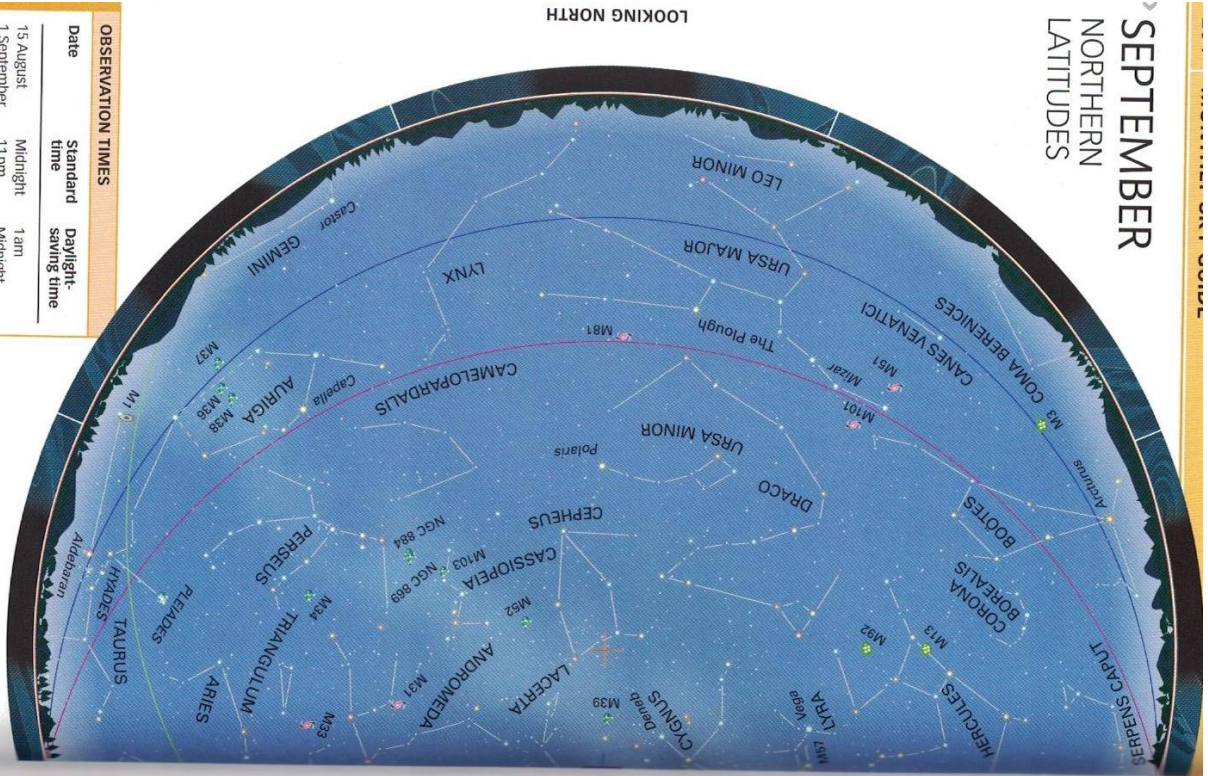

# Astrolabio : Settembre

## SEPTEMBER NORTHERN LATITUDES

**OBSERVATION TIMES**

Date	Standard time	Daylight-saving time
15 August	Midnight	1 am
1 September	11 pm	Midnight
15 September	10 pm	11 pm
1 October	9 pm	10 pm
15 October	8 pm	9 pm

LOOKING SOUTH