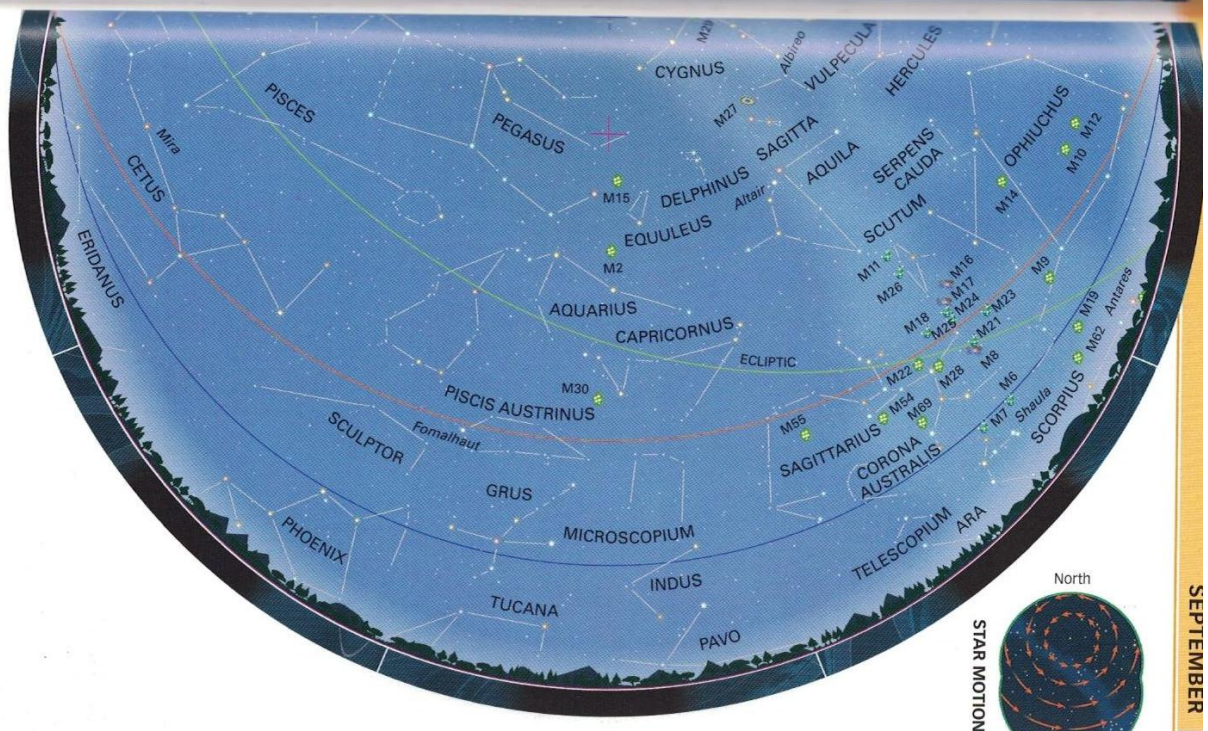

# Astrolabio : Settembre

## SEPTEMBER NORTHERN LATITUDES

**OBSERVATION TIMES**

Date	Standard time	Daylight-saving time
15 August	Midnight	1 am
1 September	11 pm	Midnight
15 September	10 pm	11 pm
1 October	9 pm	10 pm
15 October	8 pm	9 pm

LOOKING SOUTH