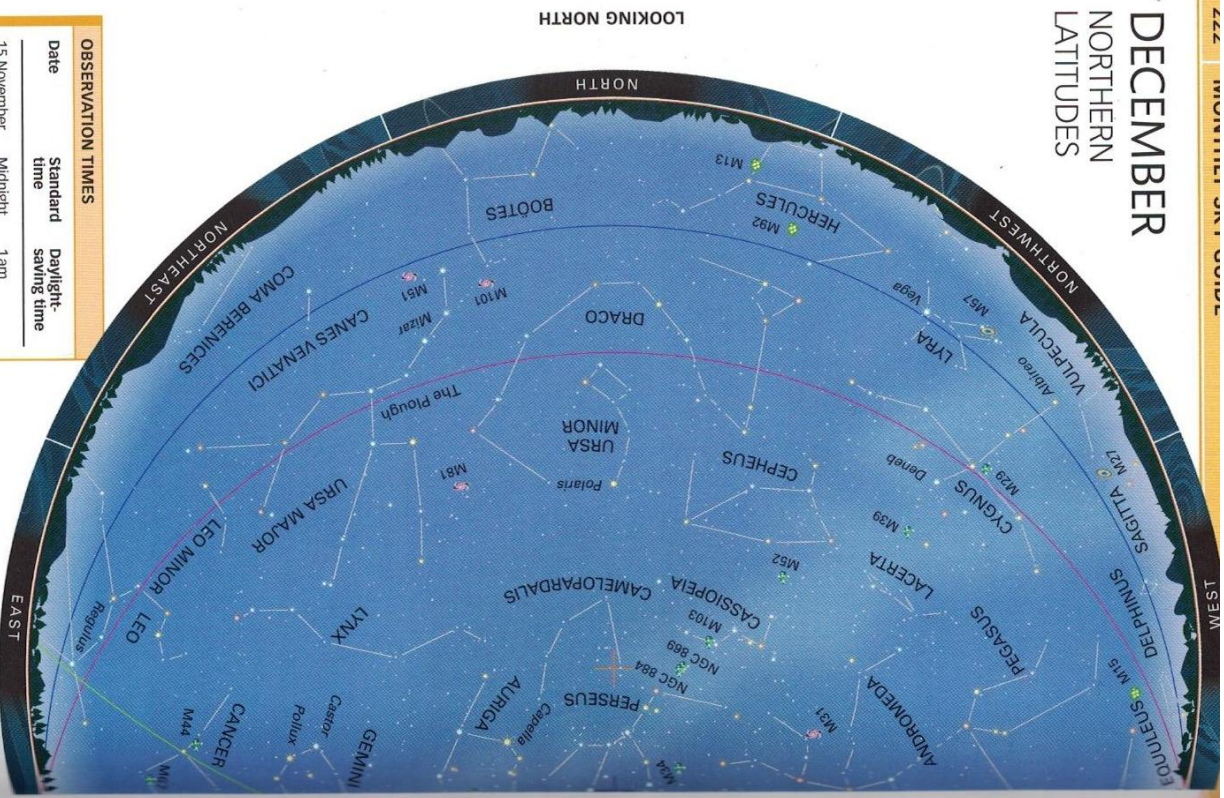

Astrolabio : Dicembre

DECEMBER NORTHERN LATITUDES

OBSERVATION TIMES

Date	Standard time	Daylight saving time
15 November	Midnight	1am
1 December	11 pm	Midnight
15 December	10 pm	11 pm
1 January	9 pm	10 pm
15 January	8 pm	9 pm

POINTS OF REFERENCE

Horizons	60°N	40°N	20°N	Zeniths	60°N	40°N	20°N	Ecliptic
[Visual representation of reference lines on the star chart]								

DEEP-SKY OBJECTS

- Galaxy
- Globular cluster
- Open cluster
- Diffuse nebula
- Planetary nebula
- Variable star

STAR MAGNITUDES

-1	0	1	2	3	4	5
----	---	---	---	---	---	---