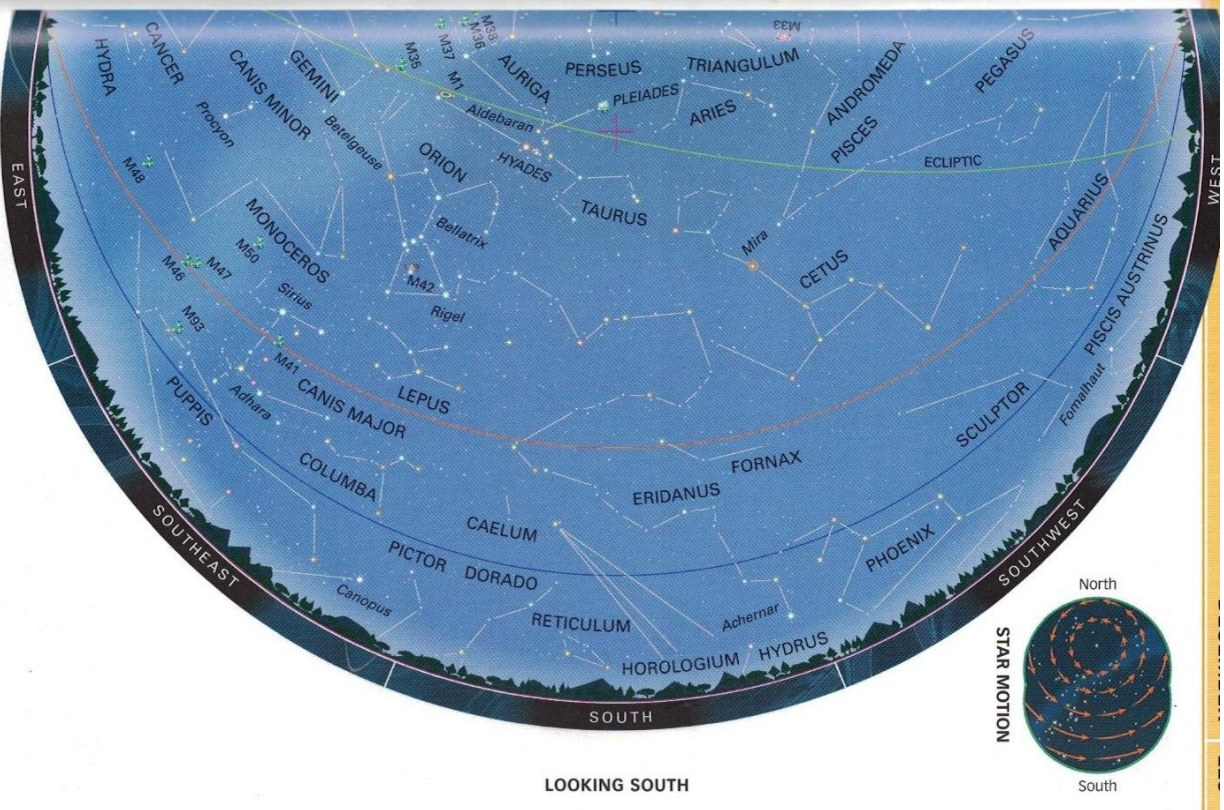

Astrolabio : Dicembre

DECEMBER NORTHERN LATITUDES

OBSERVATION TIMES

Date	Standard time	Daylight saving time
15 November	Midnight	1am
1 December	11 pm	Midnight
15 December	10 pm	11 pm
1 January	9 pm	10 pm
15 January	8 pm	9 pm

POINTS OF REFERENCE

Horizons	60°N	40°N	20°N	Zeniths	60°N	40°N	20°N	Ecliptic
[Visual representation of reference lines on the star chart]								

DEEP-SKY OBJECTS

- Galaxy
- Globular cluster
- Open cluster
- Diffuse nebula
- Planetary nebula
- Variable star

STAR MAGNITUDES

-1	0	1	2	3	4	5
----	---	---	---	---	---	---